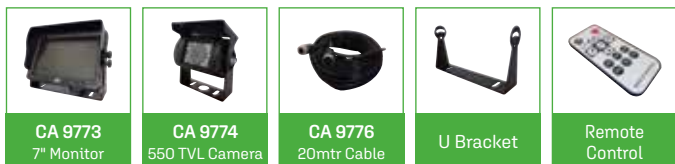

CA 9770 Kit Includes:

Power Cable & Sun Visor also included.

4.3" WIRED REVERSING CAMERA KIT

CA 9742*

4.3" (109mm) Digital Monitor
No Audio
Camera Rated IP69
ECE Approved Reg 10
EMC Approved
Video Input: 2AV
9 Pin Cable (Monitor)
4 Pin Cable (Camera)