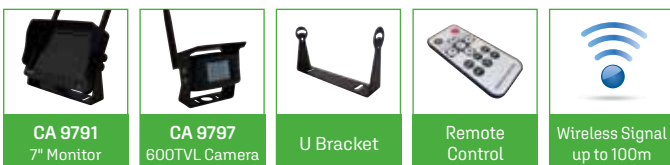

CA 9790 Kit Includes:

Power Cable & Sun Visor also included.