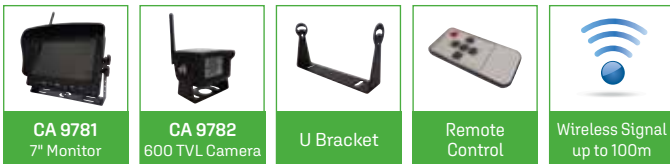

CA 9780 Kit Includes:

* 2 Camera Input - 1 Wireless & 1 Wired
Power Cable & Sun Visor also included.

7" QUAD WIRELESS CAMERA KIT

CA 9790

Screen: 7" DVR (177mm) HD Quad Split Monitor
Night Vision: 15m / Audio Function
Camera Rated IP67
ECE Approved Reg 10
Video Input: 4AV
8 Pin Cable (Monitor)
DC Connector (Camera)