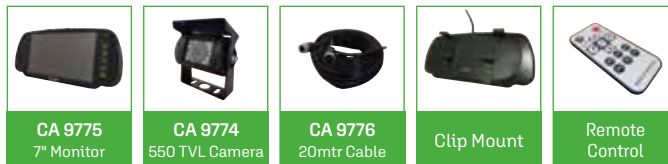

Power Cable included.

* All wired cameras, monitors & connecting cables are compatible and interchangeable. (Excluding CA 9820, CA, 9821, CA 9823, CA 9824)