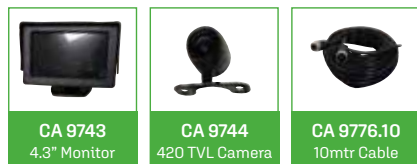

CA 9742 Kit Includes:

Power Cable & Sun Visor also included.

7" WIRED REAR VIEW MIRROR CAMERA KIT

CA 9772*

7" (178mm) TFT LCD Monitor
Night Vision: 10m
Audio Function
Camera Rated IP69
CE Approved
EMC Approved
Video Input: 2AV
9 Pin Cable (Monitor)
4 Pin Cable (Camera)