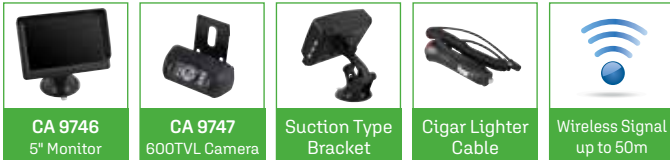

5" WIRELESS REVERSING CAMERA KIT

CA 9745

Screen: 5" (127mm) Digital Panel
Night Vision: 8m / No Audio
IP Rated: IP54 (Monitor) / IP69 (Camera)
ECE Approved Reg 10
Video Input: 1AV
Cigar Lighter (Monitor)
DC Connection (Camera)

CA 9745 Kit Includes:

Power Cable & Sun Visor also included.

7" WIRELESS REVERSING CAMERA KIT*

CA 9780

Screen: 7" (178mm) TFT LCD Monitor
Night Vision: 10m / No Audio
Camera Rated IP67
CE / EMC Approved
Video Input: 2AV
8 Pin Cable (Monitor)
DC Connector (Camera)